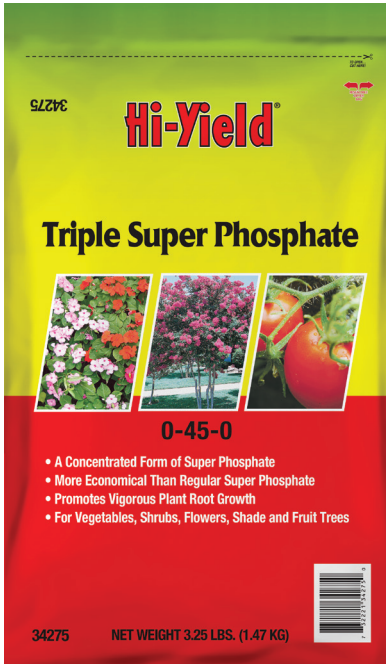

## 34275

3.25 lbs.

UPC Number 7 32221 34275 0

12/bale; 50 bales/ pallet

## Triple Super Phosphate 0-45-0

**Encourages plants to develop sturdy root systems, increases bloom production and strengthens fruit and bud set.**

**Application Rate:**

2 lbs. per 100 sq. ft.

Always Read and Follow Label Directions