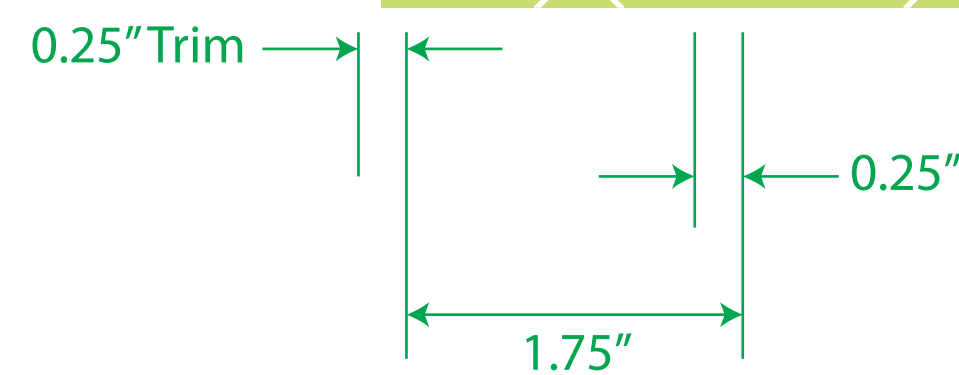

12.5" x 19" + 5" BG

19" Pouch Length

5" Bottom Gusset

19" Pouch Length

12.5" Pouch Width (closest print repeat)